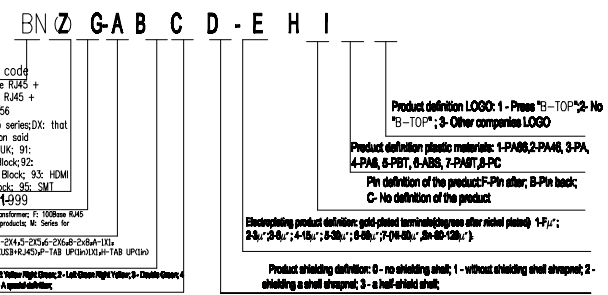

B-TOP 东莞市博腾电子科技有限公司
Dongguan BroadTop Electronic Technology Co., Ltd.

Designed
Checked
Approved

MATERIAL	DESCRIPTION	B59(37-02)W-4011-C12(2X4无EMI)
SCALE 1.5:1	UNIT mm	MODEL NO.
		REV. V1.0

TEL: 0769-38926198
FAX: 0769-38926199
Website: http://www.btotech.com