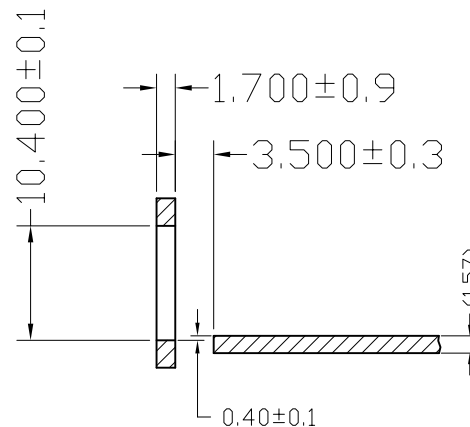

BEZEL OPENING
BELOW PC BOARD
SECTION A-A

RECOMMENDED BEZEL DESIGN

NOTES:
⚠ MINIMUM PITCH ILLUSTRATED, ENGLISH
DIMENSIONS ARE FOR REFERENCE ONLY

B-TOP® 东莞市博腾电子科技有限公司
Dongguan BroadTop Electronic Technology Co., Ltd.

Designed

MATERIAL

DESCRIPTION

BSFP(01-12)S-A024-C92(SFP 1X1 焊接脚)

Checked

SCALE

1.5:1

UNIT

mm

MODEL NO.

1-3

REV.

1.1

Approved

FIRST ANGLE
PROJECTION

TEL: 0769-38926198
FAX: 0769-38926199
Website: www.BtopTech.cn
www.BtopTech.com