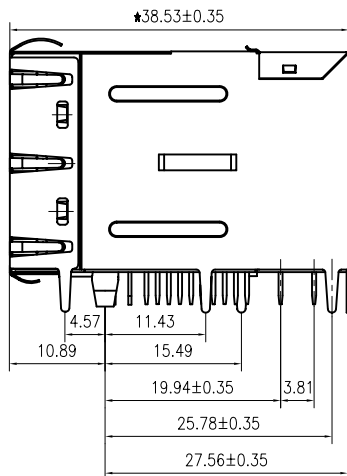

1

2

PCB BOARD LAYOUT

1:TOLERANCES UNLESS OTHERWISE SPECIFIED :
 0~10±0.15、10~20±0.2、20~40±0.25、
 40~70±0.3、≥70±0.4
 2:JACK CAVITY CONFORMS TO FCC RULES AND
 REGULATIONS,PART 68 SUBPART F.

B-TOP® 东莞博腾电子科技有限公司
 Dongguan BroadTop Electronic Technology Co., Ltd.

Designed

MATERIAL

DESCRIPTION

B59(169-02)GP8-103 F-6023-C12(2X6 POE EMI)

Checked

SCALE

1.2:1

UNIT

2

DESCRIPTION

ELECTRICAL: RJ45 With internal Magnetics Connector
 Designde to support such applications as:Ethernet Equipment Complex,Switches,Routers,Firewalls,Servers and Hub
 Internal magnetics are 100% electrically tested for functionality per IEEE802.3af/at requirement
 RoHS peak wave solder temperature rating 235℃
 High performance for maximum EMI suppression
 350uH minmum OCL with 8mA bias current; DCR: 1.4 Ohms Max
 HIPOT:1.5KVrms MIN,60S; TURN RATIO:1:1±3%
 PoE rating:15W 350mA,48V;PoE+ rating:30W,750mA,57V;PoE++ rating:60W,1000mA,57V (For PoE Products only)
 JACK CAVITY CONFORMS TO FCC RULES AND REGULATIONS,PART 68 SUBPART F.

- INSERTION FORCE: 8 CONTACTS--900g,10 CONTACTS--1050g
- RETENTION STRENGTH: 7.7Kgs BETWEEN JACK AND PLUG
- DURABILITY: 750 MATING CYCLES Mini
- MATERIAL:** HOUSING: 1) GLASS FILLED PA66 (UL 94V-0)
 2) GLASS FILLED PA46/PA6T/PA9T/LCP<265℃> (UL 94V-0)
 3) GLASS FILLED PBT/PA/ABS/PC (UL 94V-0)