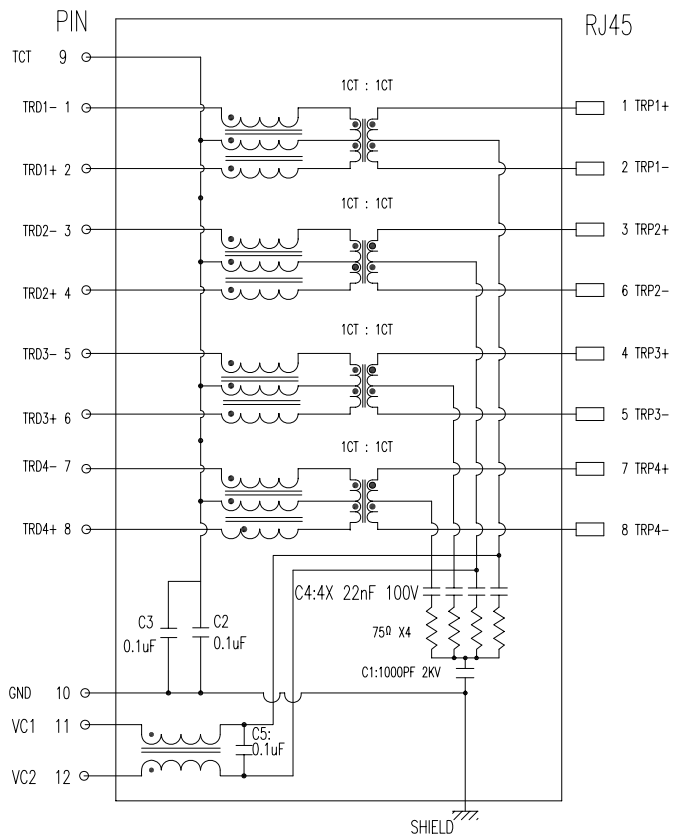

DESCRIPTION

ELECTRICAL: RJ45 With internal Magnetics Connector
Designde to support such applications as:Ethernet Equipment Complex,Switches,Routers,Firewalls,Servers and Hub
Internal magnetics are 100% electrically tested for functionality per IEEE802.3af/at requirement
RoHS peak wave solder temperature rating 235℃
High performance for maximum EMI suppression
350uH minmum OCL with 8mA bias current; DCR: 1.4 Ohms Max
HIPOT:1.5KVrms MIN,60S; TURN RATIO:1:1±3%
PoE rating:15W 350mA,48V;PoE+ rating:30W,750mA,57V;PoE++ rating:60W,1000mA,57V (For PoE Products only)
JACK CAVITY CONFORMS TO FCC RULES AND REGULATIONS,PART 68 SUBPART F.

Surge Protection:

- TEC 6100-4-5(L-L 1kV Criteion B)
- TEC 6100-4-5(L-L 2kV Criteion C)
- TEC 6100-4-5(L-G 4kV Criteion B)
- TEC 6100-4-5(L-G 6kV Criteion C)

MECHANICAL: JACK CAVITY CONFORMS TO FCC RULES AND REGULATIONS,PART 68 SUBPART F.

- INSERTION FORCE: 8 CONTACTS--900g,10 CONTACTS--1050g
- RETENTION STRENGTH: 7.7Kgs BETWEEN JACK AND PLUG
- DURABILITY: 750 MATING CYCLES Mini
- **MATERIAL:** HOUSING: 1) GLASS FILLED PA66 (UL 94V-0)
  2) GLASS FILLED PA46/PA6T/PA9T/LCP<265℃> (UL 94V-0)
  3) GLASS FILLED PBT/PA/ABS/PC (UL 94V-0)

SPRING WIRE: 0.25-0.35mm THICKNESS PHOSPHOR BRONZE ALLOY SELECTIVE GOLD PLATING OVER NICKEL<50-80μ"> OVER TIN<60-120μ">

GOLD PLATING: 3μ", 6μ", 15μ", 30μ", 50μ"

Signal pin: 0.35*0.42mm(OR:0.4*0.4mm) THICKNESS COPPER ALLOY WITH BOTTOM LAYER NI 30~50U" OVER BRIGHT TIN 60~120U"

SHIELDING: 0.2-0.24mm THICKNESS COPPER ALLOY WITH NICKEL<50-100μ"> PLATED

Storage: -40℃~85℃ Relative Humidity<70%

Operating: 0℃~70℃

ELECTRICAL SPECIFICATIONS AT 25 °C

Insertion Loss dB max	Return Loss dB min		Crosstalk(db TYP)	Common Mode Rejection (dB TYP)	Hipot(vrms)
	1-125MHz	30- 80MHz			
1-125MHz	1-30MHz	30- 80MHz	1- 100MHz	1-100MHz	1500/0.5mA OR 2250DC/0.1mA
-1.2	-18	-18+20log(f/30MHz)	-30	-30	

B N (Z) G X - M - A B C D - E H I