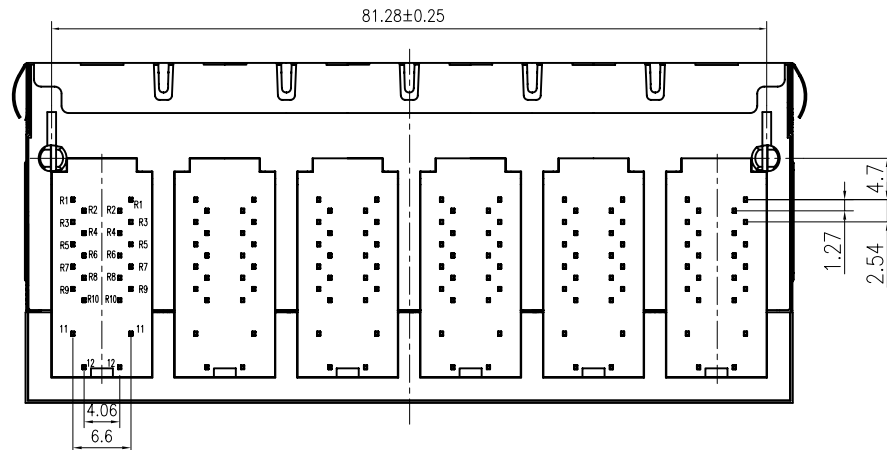

1

2

PCB BOARD LAYOUT

1:TOLERANCES UNLESS OTHERWISE SPECIFIED :
 0~10±0.15、10~20±0.2、20~40±0.25、
 40~70±0.3、≥70±0.4
 2:JACK CAVITY CONFORMS TO FCC RULES AND
 REGULATIONS,PART 68 SUBPART F.

B-TOP® 东莞博腾电子科技有限公司
 Dongguan BroadTop Electronic Technology Co., Ltd.

Designed

MATERIAL

DESCRIPTION

B59(169-02)GP8-103 F-6023-C12(2X6 POE EMI)

Checked

SCALE

1.2:1

UNIT

2

DESCRIPTION

ELECTRICAL: RJ45 With internal Magnetics Connector
 Designde to support such applications as:Ethernet Equipment Complex,Switches,Routers,Firewalls,Servers and Hub
 Internal magnetics are 100% electrically tested for functionality per IEEE802.3af/at requirement
 RoHS peak wave solder temperature rating 235℃
 High performance for maximum EMI suppression
 350uH minmum OCL with 8mA bias current; DCR: 1.4 Ohms Max
 HIPOT:1.5KVrms MIN,60S; TURN RATIO:1:1±3%
 PoE rating:15W 350mA,48V;PoE+ rating:30W,750mA,57V;PoE++ rating:60W,1000mA,57V (For PoE Products only)
 JACK CAVITY CONFORMS TO FCC RULES AND REGULATIONS,PART 68 SUBPART F.

- INSERTION FORCE: 8 CONTACTS--900g,10 CONTACTS--1050g
- RETENTION STRENGTH: 7.7Kgs BETWEEN JACK AND PLUG
- DURABILITY: 750 MATING CYCLES Mini
- MATERIAL:** HOUSING: 1) GLASS FILLED PA66 (UL 94V-0)
 2) GLASS FILLED PA46/PA6T/PA9T/LCP<265℃> (UL 94V-0)
 3) GLASS FILLED PBT/PA/ABS/PC (UL 94V-0)