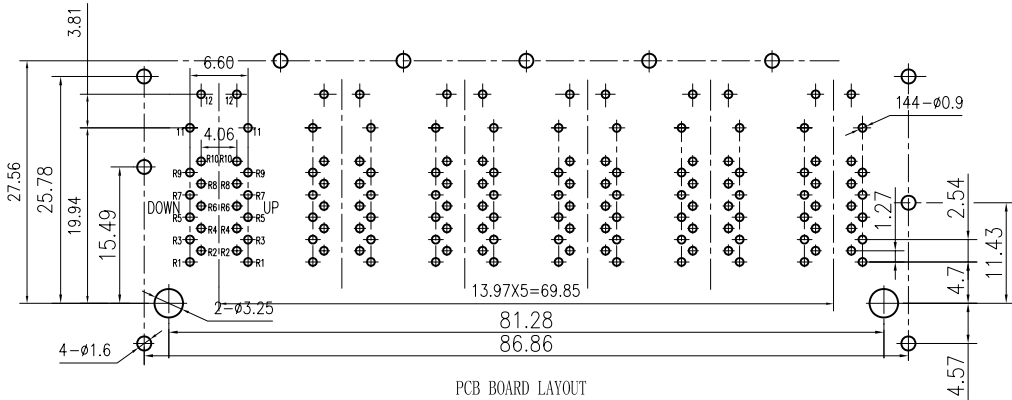

1

2

PCB BOARD LAYOUT

1:TOLERANCES UNLESS OTHERWISE SPECIFIED :
 0~10±0.15、10~20±0.2、20~40±0.25、
 40~70±0.3、≥70±0.4
 2:JACK CAVITY CONFORMS TO FCC RULES AND
 REGULATIONS,PART 68 SUBPART F.

B-TOP® 东莞博腾电子科技有限公司
 Dongguan BroadTop Electronic Technology Co., Ltd.

Designed

MATERIAL

DESCRIPTION

B59(169-02)GP8-103 F-6023-C12(2X6 POE EMI)

Checked

SCALE

1.2:1

UNIT

2

DESCRIPTION

ELECTRICAL: RJ45 With internal Magnetics Connector
 Designde to support such applications as:Ethernet Equipment Complex,Switches,Routers,Firewalls,Servers and Hub
 Internal magnetics are 100% electrically tested for functionality per IEEE802.3af/at requirement
 RoHS peak wave solder temperature rating 235℃
 High performance for maximum EMI suppression
 350uH minmum OCL with 8mA bias current; DCR: 1.4 Ohms Max
 HIPOT:1.5KVrms MIN,60S; TURN RATIO:1:1±3%
 PoE rating:15W 350mA,48V;PoE+ rating:30W,750mA,57V;PoE++ rating:60W,1000mA,57V (For PoE Products only)
 JACK CAVITY CONFORMS TO FCC RULES AND REGULATIONS,PART 68 SUBPART F.

- INSERTION FORCE: 8 CONTACTS--900g,10 CONTACTS--1050g
- RETENTION STRENGTH: 7.7Kgs BETWEEN JACK AND PLUG
- DURABILITY: 750 MATING CYCLES Mini
- MATERIAL:** HOUSING: 1) GLASS FILLED PA66 (UL 94V-0)
 2) GLASS FILLED PA46/PA6T/PA9T/LCP<265℃> (UL 94V-0)
 3) GLASS FILLED PBT/PA/ABS/PC (UL 94V-0)